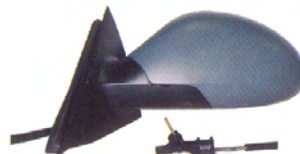

USB06-85133E L (LHD) (ASPH)
Primed Cover
USB06-85134E R (LHD) (Convex)
Primed Cover

Door Mirror
(Electric,Heater)

Ⓔ